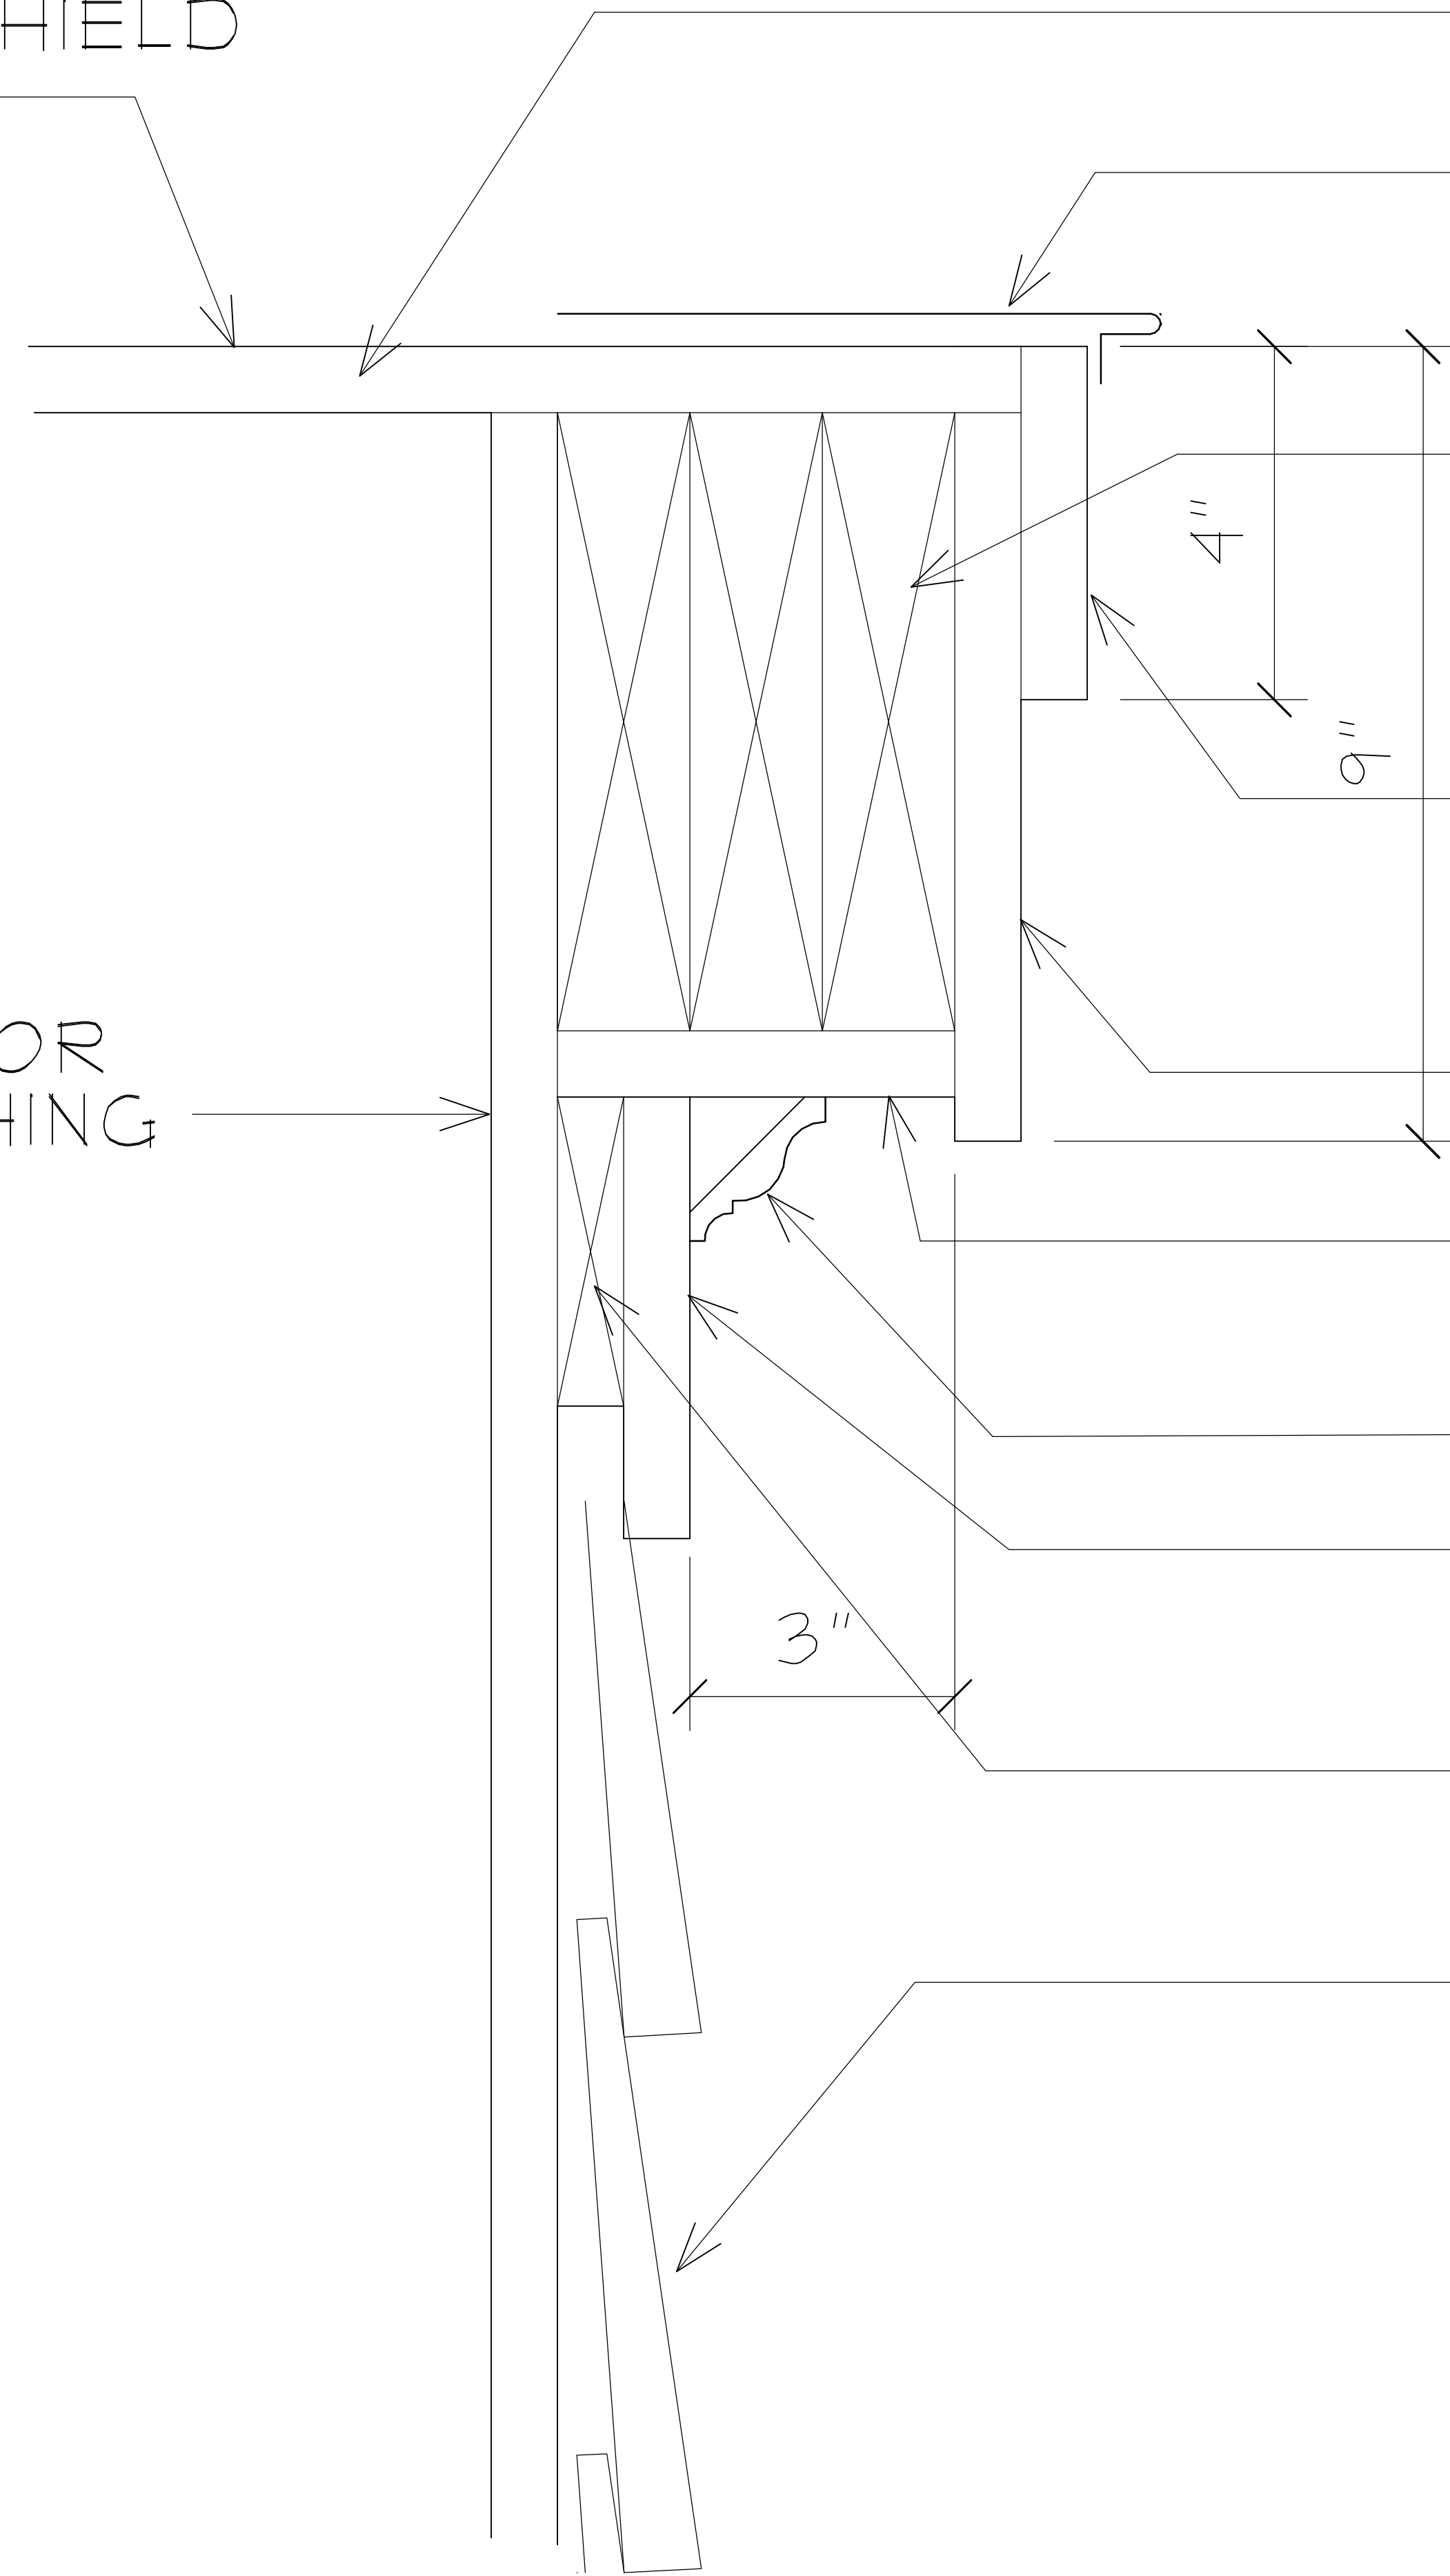

ROOF SHINGLES &
ICE & WATER SHIELD
NOT SHOWN

ROOF SHEATHING

METAL DRIP EDGE

2X BLOCKING

4" SHADOW BOARD

1X RAKE FACIA

1X TRIM TO COVER
ROUGH FRAMING

CORNICE

5" SHADOW BOARD

1X BLOCKING

RED CEDAR SHINGLES
1" EXPOSURE TO WEATHER

EXTERIOR
SHEATHING

7
A13

RAKE DETAIL AT BARN

SCALE: 2" = 1'-0"